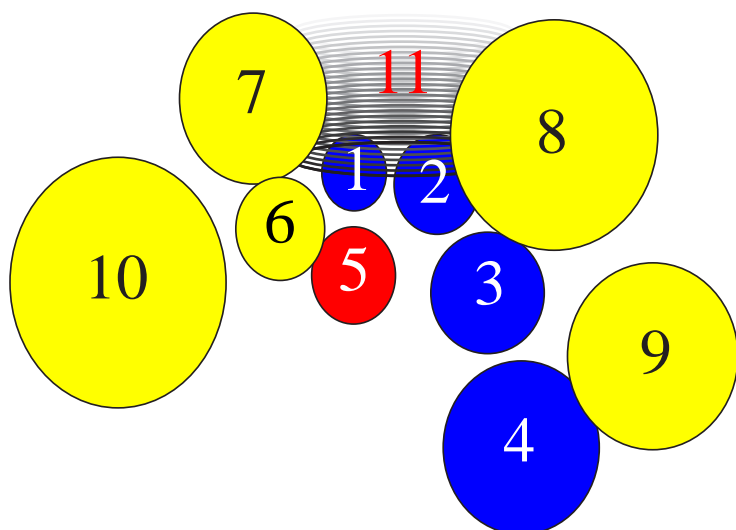

DRUMSET

Pizzano Massimo